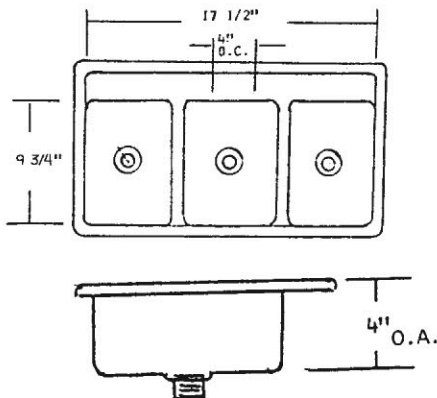

Moli-international

THREE COMPARTMENT DROP-IN MINI SINK

**ALL
NEW!**

Compact, Economical & Easy to Install

- Molded in one piece from quality A.B.S. plastic
- 13 1/8" wide, 18 1/2" long, 4" deep o.a.
- 1 1/2" basket drains
- Deck faucet mount 4" o.c.
- Includes drip rail and faucet deck
- Sink bowl size: 5" x 9" x 4" deep
- Faucets Model PF-4 (optional) order with 6" or 8" spout
- Low in cost
- Easy to install
- Adheres to metal, wood & plastic laminations
- Just cut one hole in shelf or counter top and apply glue to underside of integral rim - set in place

Sink Cut Out

N.S.F. CERTIFIED UNDER STANDARD 2
 *THIS SINK HAS BEEN EVALUATED FOR WAREWASHING
 AND FOOD PREPARATION ONLY IN FOOD CARTS UNDER
 STANDARD 59

Black Model no... BHS-1318
 Walnut Brown Model no... KHS-1318