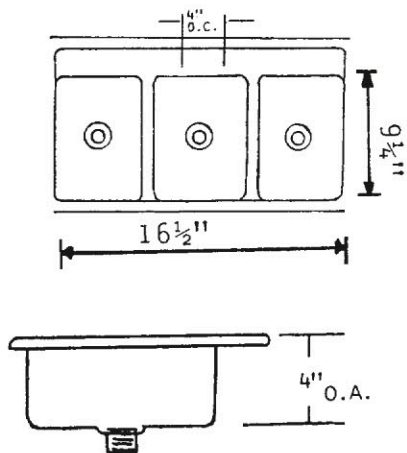

Sink Cut Out