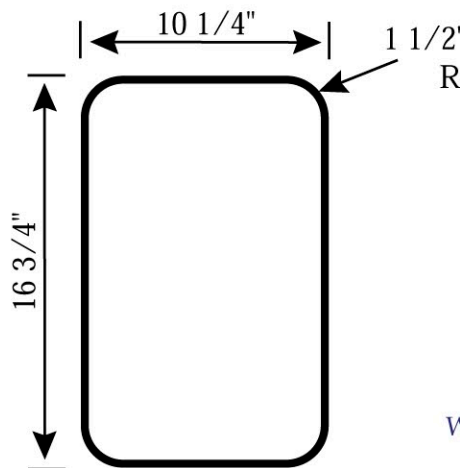

Moli-international

ALL NEW DEEP ICE BIN

HOLDS 70 LBS. OF ICE

- Fully insulated, extra deep for more capacity of ice
- Sized to hold 1/4 size food pan, for chilling butter, cream, etc.
 - Complete with matching two piece lift off cover
 - Molded in one piece from quality leather finish plastic

- 11 1/4" x 18" x 13" deep
- 70 lbs. capacity
- Complete with 3 1/2" drain and chrome plated basket strainer
- Designed for service stands and easy drop-in for counters

N.S.F. CERTIFIED UNDER
STANDARD 2