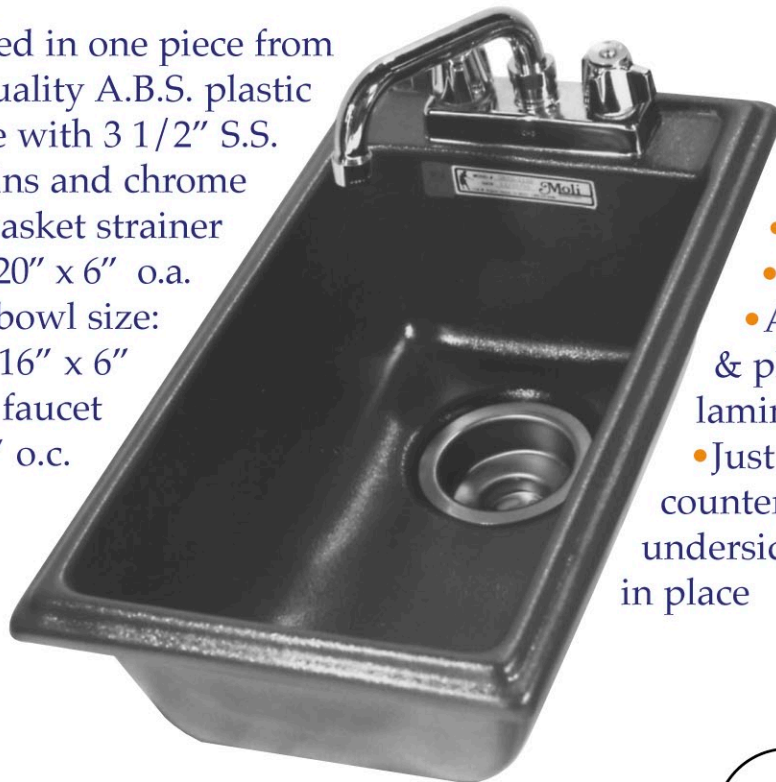

Moli-international

COMPACT DROP-IN HAND SINK WITH DECK FOR FAUCET

Compact, Economical & Easy to Install

- Molded in one piece from quality A.B.S. plastic
- Complete with 3 1/2" S.S. drains and chrome basket strainer
- 11 1/2" x 20" x 6" o.a.
 - Sink bowl size: 9 1/2" x 16" x 6"
 - Deck faucet mount 4" o.c.

- Low in cost
- Easy to install
- Adheres to metal, wood & plastic laminations
- Just cut hole in shelf or counter top and apply glue to underside of integral rim - set in place

N.S.F. CERTIFIED UNDER STANDARD 2