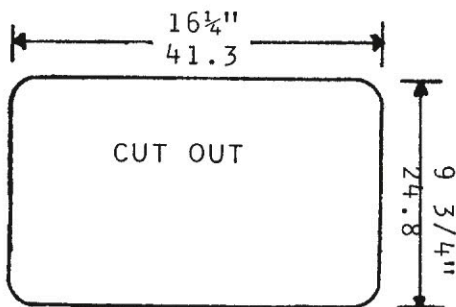

Moli-international

COMPACT DROP-IN HAND SINK WITH DECK FOR FAUCET

Compact, Economical & Easy to Install

- Molded in one piece from quality A.B.S. plastic
- Complete with 3 1/2" S.S. drains and chrome basket strainer
- 11 1/2" x 20" x 6" o.a.
 - Sink bowl size: 9 1/2" x 16" x 6"
 - Deck faucet mount 4" o.c.

- Low in cost
- Easy to install
- Adheres to metal, wood & plastic laminations
- Just cut hole in shelf or counter top and apply glue to underside of integral rim - set in place

N.S.F. CERTIFIED UNDER STANDARD 2