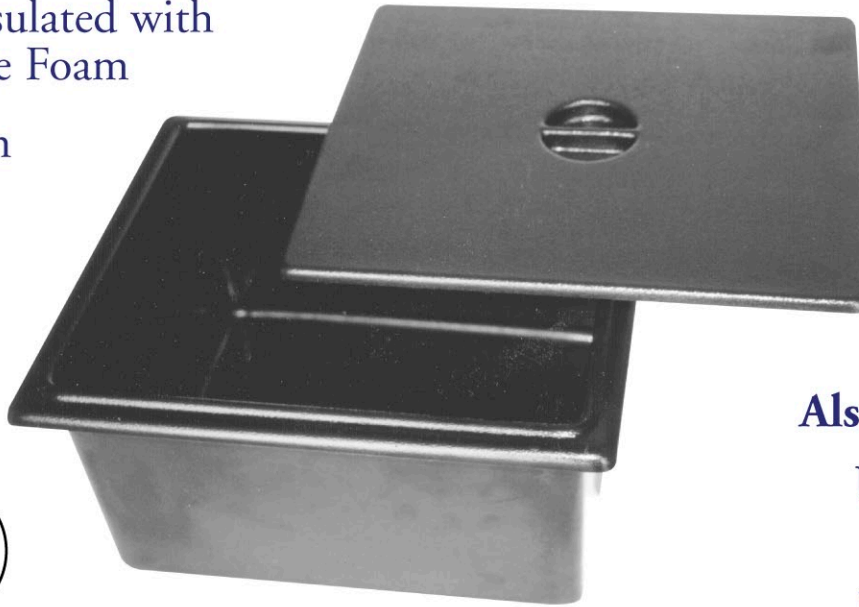

## COMPACT MOLI-MERCHANT

- Black or Brown ABS Plastic
- Fully Insulated with Urethane Foam
- Premium Quality Leather Finish

**ALL  
NEW!**

**Use as a Drop-In  
or Table Top Unit**

**Also as a Pullout Unit**

**Unit has One Piece  
Lift Off Cover**

**Built-In Tote Grips**

**Unit Size 14"x12"x8" Deep**

N.S.F. CERTIFIED AND  
LISTED STANDARD 2