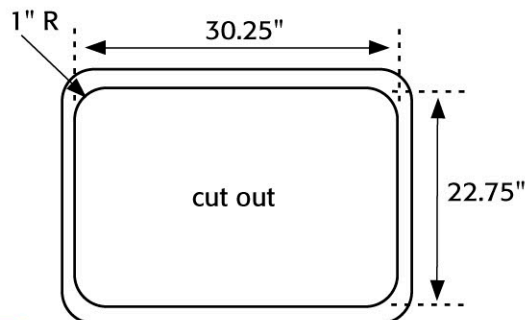

Moli-international

DROP-IN ICE PAN

ALL
NEW!

- Black or Brown ABS Plastic
- Fully Insulated with Urethane Foam
- Premium Quality Leather Finish

SIZE 31 1/2" x 23 3/4" x 7 1/2" deep

N.S.F. CERTIFIED AND LISTED STANDARD 2

Ideal Uses

Salad bar cart or buffet line. The large capacity of ice and space of the unit makes it perfect for chilling salads or drink. Use either as a drop in unit or counter display. Unit comes with an optional sneeze guard.