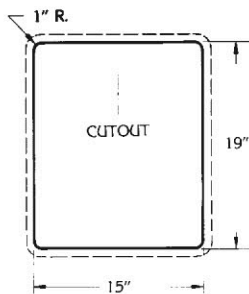

Moli-international

HAND SINKS

Compact Drop-In Hand Sink

- Especially designed for under-counter installation
- Molded in one piece from premium quality leather finish plastic

- 11 1/2" x 18" x 6" deep
- Complete with 3 1/2" chrome plated basket strainer drain

- 14" x 18" x 7" deep

- Complete with 3 1/2" chrome plated basket strainer drain

Black..... Model no. BUS-1418
Walnut Brown.....Model no. KUS-1418

Large Drop-In Utility Sink

- General purpose clean up sink withstands temperatures to 190°

- Molded in one piece from premium quality leather finish plastic

- 18" x 22" x 10" deep

- Complete with 3 1/2" chrome plated basket strainer drain

Black..... Model no. BUS-1822
Walnut Brown.....Model no. KUS-1822