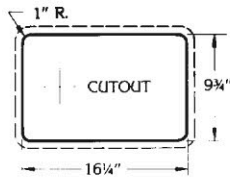

Moli-international

HAND SINKS

Compact Drop-In Hand Sink

- Especially designed for under-counter installation
- Molded in one piece from premium quality leather finish plastic

- 11 1/2" x 18" x 6" deep
- Complete with 3 1/2" chrome plated basket strainer drain

- 14" x 18" x 7" deep

- Complete with 3 1/2" chrome plated basket strainer drain

Black..... Model no. BUS-1418
Walnut Brown.....Model no. KUS-1418

Large Drop-In Utility Sink

- General purpose clean up sink withstands temperatures to 190°

- Molded in one piece from premium quality leather finish plastic

- 18" x 22" x 10" deep

- Complete with 3 1/2" chrome plated basket strainer drain

Black..... Model no. BUS-1822
Walnut Brown.....Model no. KUS-1822