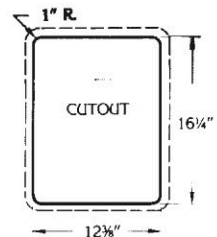

Moli-international

HAND SINKS

Compact Drop-In Hand Sink

- Especially designed for under-counter installation
- Molded in one piece from premium quality leather finish plastic

- 11 1/2" x 18" x 6" deep
- Complete with 3 1/2" chrome plated basket strainer drain

Black..... Model no. BUS-1118
Walnut Brown.....Model no. KUS-1118

Drop-In Hand Sink

- Extra capacity in a light weight unit for service stands and counters

- Molded in one piece from premium quality leather finish plastic

- 14" x 18" x 7" deep

- Complete with 3 1/2" chrome plated basket strainer drain

Black..... Model no. BUS-1418
Walnut Brown.....Model no. KUS-1418

Large Drop-In Utility Sink

- General purpose clean up sink withstands temperatures to 190°

- Molded in one piece from premium quality leather finish plastic

- 18" x 22" x 10" deep

- Complete with 3 1/2" chrome plated basket strainer drain

Black..... Model no. BUS-1822
Walnut Brown.....Model no. KUS-1822