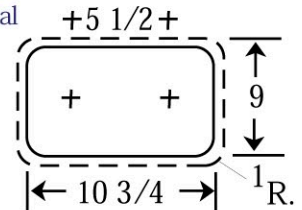

Moli-international

MOLI HANDIE SINKS

**ALL
NEW!**

Single or Double Compartment Sinks

Compact Hand Sink

- Molded in one piece from premium quality leather finish plastic
- 9 1/4" x 11 1/4" x 4"
- Complete with faucet deck, 1 1/2" drain and plug

Double Compartment Utility Sink

- Molded in one piece from premium quality leather finish plastic
- 14" x 10 1/2" x 3 3/4"
- 1 1/2" drains

Black..... Model no. BUS-1210
Walnut Brown.....Model no. KUS-1210

*Faucet Optional

Black..... Model no. BUS-1110
Walnut Brown.....Model no. KUS-1110
*Faucet Optional

DROP-IN UNITS

**ALL
NEW!**

Drip and Drain Trough

Drop-in drain troughs for coffee urns, drink dispensers, counters and bars

- Available in two sizes: 16" or 30" long x 5 1/2" wide x 1" deep
- Furnished with 1" open drain

- Premium quality plastic with S.S. Grate
- Available in brown or black textured finish
- Easy to clean and install

Black..... Model no. DB-16
Walnut Brown.....Model no. DK-16

Black..... Model no. DB-30
Walnut Brown.....Model no. DK-30

1150 W. Virginia Avenue . Denver, Colorado 80223 . Phone 303-777-0364
1-800-525-8468 . Fax 303-777-0658 . www.moliinternational.com