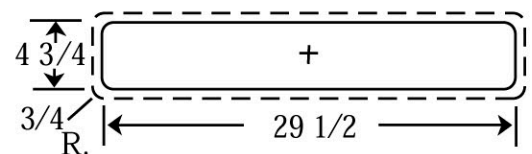

Black..... Model no. DB-30
Walnut Brown.....Model no. DK-30