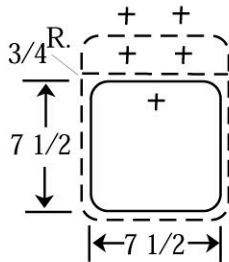

Black..... Model no. BUS-1110
Walnut Brown.....Model no. KUS-1110
*Faucet Optional