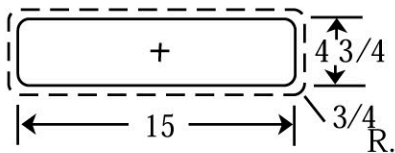

### Drip and Drain Trough

Drop-in drain troughs for coffee urns, drink dispensers, counters and bars

- Available in two sizes: 16" or 30" long x 5 1/2" wide x 1" deep
- Furnished with 1" open drain

- Premium quality plastic with S.S. Grate
- Available in brown or black textured finish
- Easy to clean and install