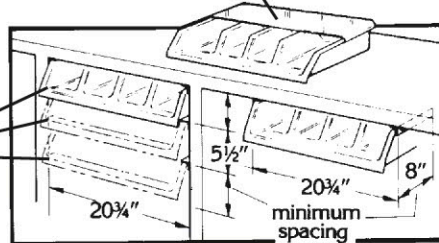

Moli-international

FAUCETS & ACCESSORIES

Faucets

Silverware Holder

Easy use style with open front

- Available with sanitary half-cover for attractive self-service on cafeteria counter
- Molded in one piece from premium quality leather finish plastic
- 11" x 20 1/4" x 4" high
- Capacity: 5 doz. each compartment

- Includes steel slides for suspended installation

Mount on counter top for self-service-cafeterias, etc.

Silverware
Napkin
Placemat

Black..... Model no. BSH-1120

Walnut Brown.....Model no. KSH-1120

Napkin/Placemat Holder

Matches silverware holder

- May be set on shelf, suspended on slides or set on counter for self-service
- Also handy for menus, clean-up rags, etc.
- Molded in one piece from premium quality leather finish plastic
- 11" x 20 1/4" x 4" high
- Includes steel slides for suspended installation

Black..... Model no. BNH-1120

Walnut Brown.....Model no. KNH-1120

Clear Plastic half-cover snaps in place
Model no. SHC-1120

1150 W. Virginia Avenue . Denver, Colorado 80223 . Phone 303-777-0364
1-800-525-8468 . Fax 303-777-0658 . www.moliinternational.com