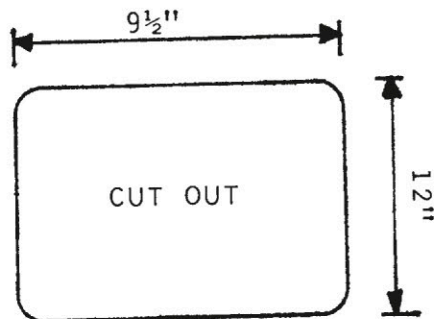

Moli-international

HAND SINK WITH DRAINBOARDS

Compact, Economical & Easy to Install

- Molded in one piece from quality A.B.S. plastic
- 27 3/8" x 16 7/8" o.a.
- Sink bowl size: 9 1/2" x 12" x 5 1/2"
- Chrome basket strainer

- Low in cost
- Easy to install
- Adheres to metal, wood & plastic laminations
- Just cut hole in shelf or counter top and apply glue to underside of integral rim - set in place

N.S.F. CERTIFIED UNDER STANDARD 2
*THIS SINK HAS BEEN EVALUATED FOR WAREWASHING
AND FOOD PREPARATION ONLY IN FOOD CARTS UNDER
STANDARD 59