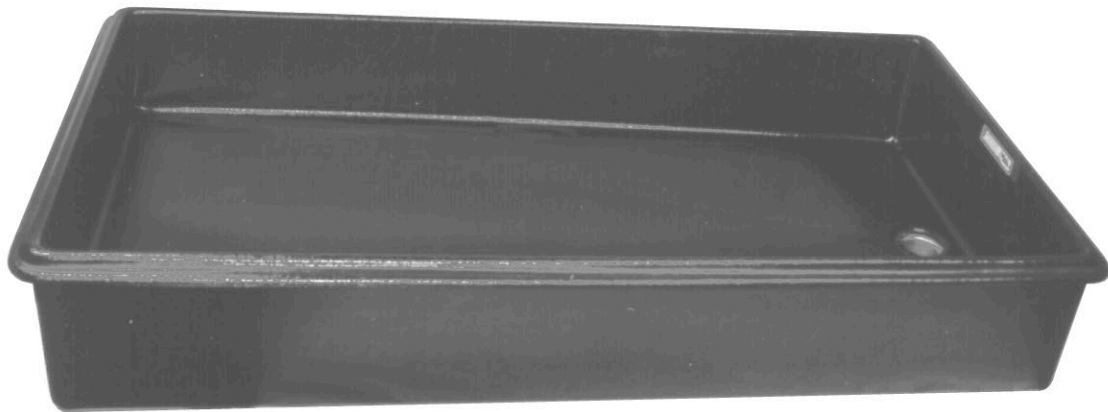

Moli-international

LARGE DROP-IN ICE COOLER

ALL
NEW!

SIZE 25" x 48" x 6 1/2"

- Black or Brown ABS Plastic
- Fully Insulated with Urethane Foam
- Premium Quality Leather Finish

N.S.F. CERTIFIED AND LISTED
STANDARD 2

Ideal Uses

Salad bar cart or buffet line. The large capacity of ice and space of the unit makes it perfect for chilling salads or drink. Use either as a drop in unit or counter display. Unit comes with an optional sneeze guard.

Black..... Model no. BIC-2548
Walnut Brown.....Model no. KIC-2548

Ship Complete Unit - U.P.S.

1150 W. Virginia Avenue . Denver, Colorado 80223 . Phone 303-777-0364
1-800-525-8468 . Fax 303-777-0658 . www.moliinternational.com