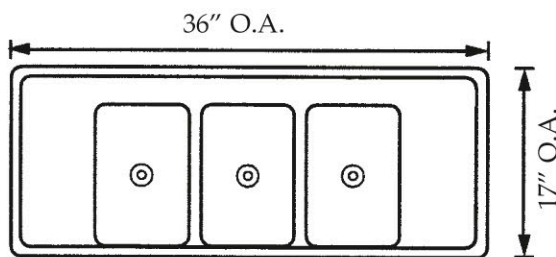

## MID-SIZE THREE COMPARTMENT DROP-IN MINI SINK with DRAIN BOARDS

ALL  
NEW!

### New Bowl Size!

- Molded in one piece from quality black A.B.S. plastic
- Sink bowl size: 6 1/2" x 12" x 6 1/2" deep
- Drain board size: 6 1/4" x 14 3/4"
- Deck faucet mount 4" O.C.
- Drain: Mini basket stainless steel 1 1/2 I.P.S. / 3.8 CM

Overall size 17" x 36"

- Complete with faucet
- Low in cost
- Easy to install
- Adheres to metal, wood & plastic laminations
- Just cut one hole in shelf or counter top and apply glue to underside of integral rim - set in place