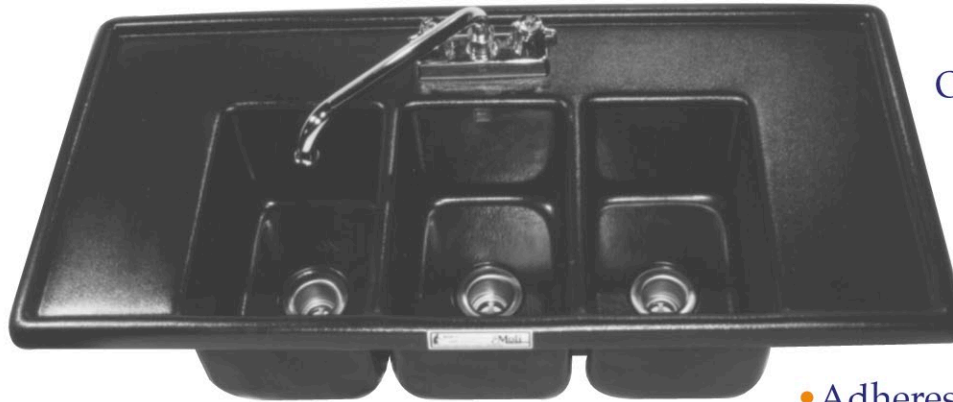

## MID-SIZE THREE COMPARTMENT DROP-IN MINI SINK with DRAIN BOARDS

ALL  
NEW!

### New Bowl Size!

- Molded in one piece from quality black A.B.S. plastic
- Sink bowl size: 6 1/2" x 12" x 6 1/2" deep
- Drain board size: 6 1/4" x 14 3/4"
- Deck faucet mount 4" O.C.
- Drain: Mini basket stainless steel 1 1/2 I.P.S. / 3.8 CM

Overall size 17" x 36"

- Complete with faucet
- Low in cost
- Easy to install
- Adheres to metal, wood & plastic laminations
- Just cut one hole in shelf or counter top and apply glue to underside of integral rim - set in place