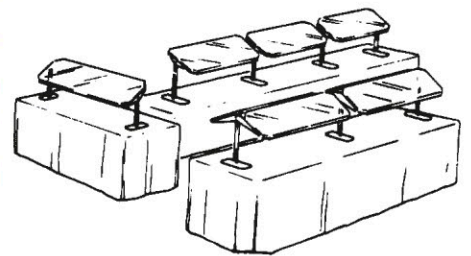

## THE SAFARI ADAPTA-SHIELDS

- SAFARI Moli-Shields® are easily removed from the stand and can be stored in the special container furnished
- Use individually or in any combination of sizes
  - Available in single and double sided models in 31", 34" and 48" lengths

Moli-Shield  
Double-Sided  
Stand Order  
No. D-SD-1220

Moli-Shield  
Single-Sided  
Stand Order  
No. D-S-1220

- Nickel plated metal stands adjust to 4 positions from 12" to 20" in height, tilt to any angle - no tools required
- NSF certified

### Safari-Adapta-Shields Are Available in 4 Sizes

13" x 24"	D-MSPG-24
13" x 31"	D-MSPG-31
13" x 34"	D-MSPG-34
13" x 48"	D-MSPG-48

- Perfect for buffet and salad service
- Stylish yet unobtrusive protection
- Modular construction to fit practically any table arrangement
- Sized to fit standard tables perfectly