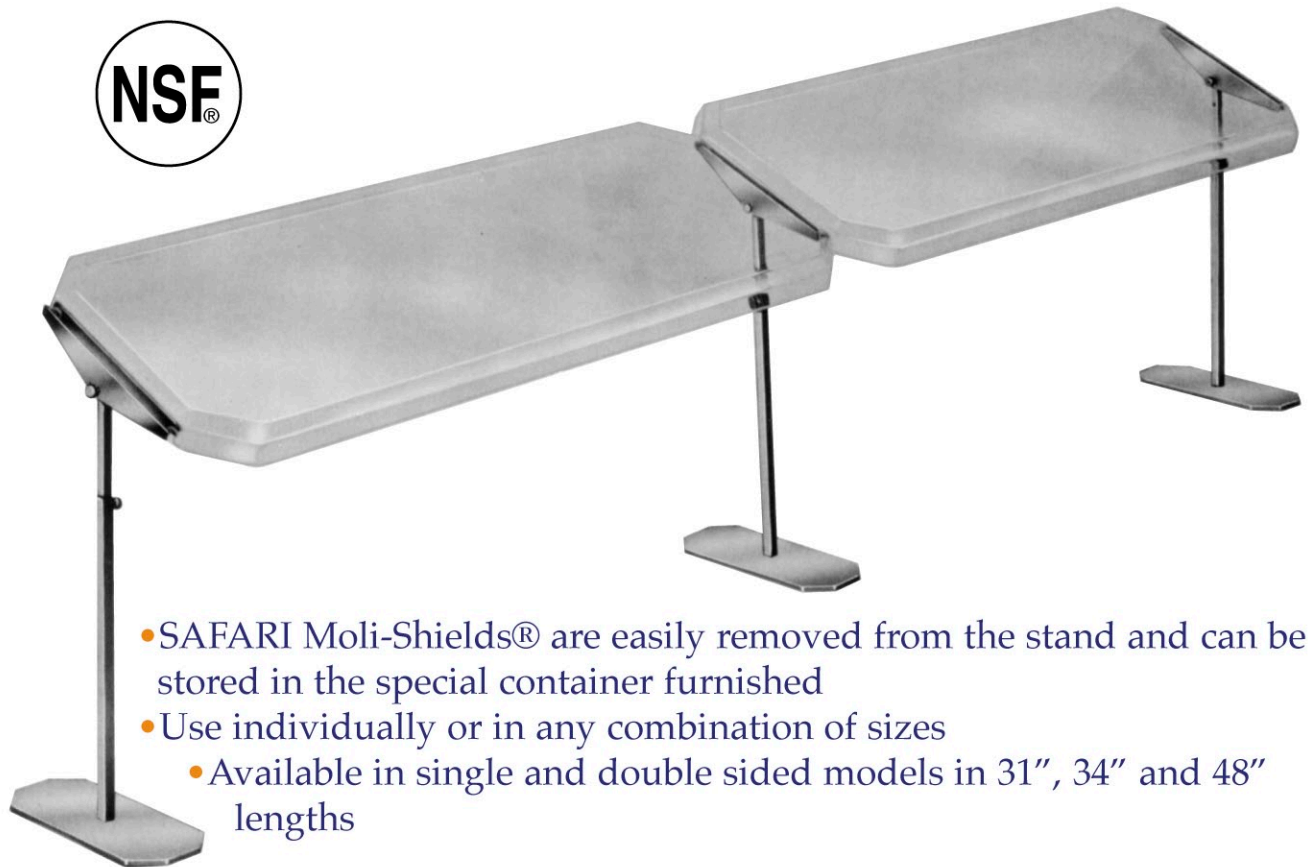

## THE SAFARI ADAPTA-SHIELDS

- SAFARI Moli-Shields® are easily removed from the stand and can be stored in the special container furnished
- Use individually or in any combination of sizes
  - Available in single and double sided models in 31", 34" and 48" lengths

Moli-Shield  
Double-Sided  
Stand Order  
No. D-SD-1220

Moli-Shield  
Single-Sided  
Stand Order  
No. D-S-1220

- Nickel plated metal stands adjust to 4 positions from 12" to 20" in height, tilt to any angle - no tools required
- NSF certified

### Safari-Adapta-Shields Are Available in 4 Sizes

13" x 24"	D-MSPG-24
13" x 31"	D-MSPG-31
13" x 34"	D-MSPG-34
13" x 48"	D-MSPG-48

- Perfect for buffet and salad service
- Stylish yet unobtrusive protection
- Modular construction to fit practically any table arrangement
- Sized to fit standard tables perfectly