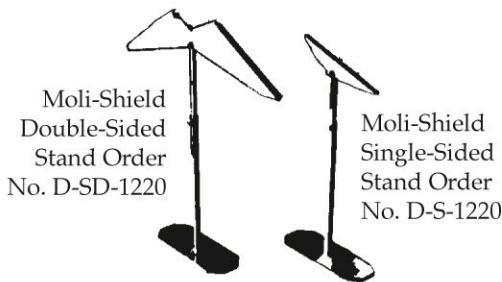

## THE SAFARI ADAPTA-SHIELDS

- SAFARI Moli-Shields® are easily removed from the stand and can be stored in the special container furnished
- Use individually or in any combination of sizes
  - Available in single and double sided models in 31", 34" and 48" lengths

Moli-Shield  
Double-Sided  
Stand Order  
No. D-SD-1220

Moli-Shield  
Single-Sided  
Stand Order  
No. D-S-1220

- Nickel plated metal stands adjust to 4 positions from 12" to 20" in height, tilt to any angle - no tools required
- NSF certified

### Safari-Adapta-Shields Are Available in 4 Sizes

13" x 24"	D-MSPG-24
13" x 31"	D-MSPG-31
13" x 34"	D-MSPG-34
13" x 48"	D-MSPG-48

- Perfect for buffet and salad service
- Stylish yet unobtrusive protection
- Modular construction to fit practically any table arrangement
- Sized to fit standard tables perfectly