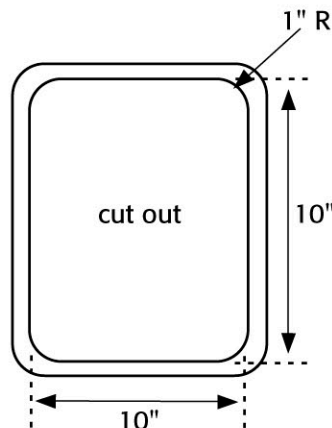

Moli-international

ALL NEW DEEP ICE BIN

Space Saver

- Fully insulated, extra deep for more capacity of ice
- Complete with lift off cover
- Molded in one piece from quality leather finish plastic

12"
DEEP!

- 11 1/2" x 11 1/2" x 12" deep
- 20lbs. capacity
- Complete with 1 1/2" drain and chrome plated basket strainer
- Designed for service stands and easy drop-in for counters

N.S.F. CERTIFIED UNDER
STANDARD 2